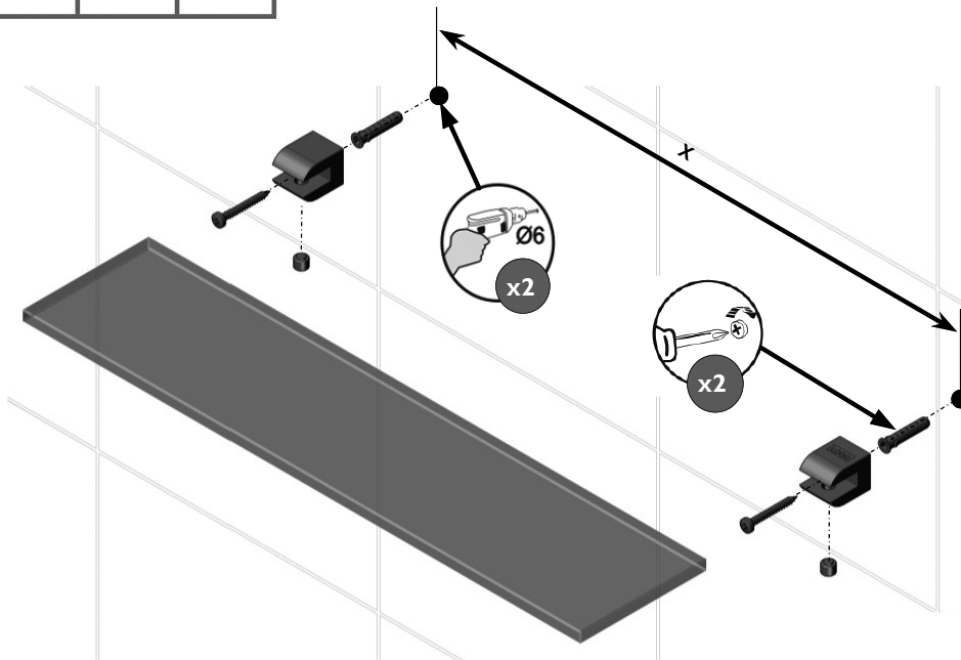

DAX-GDC160144-BN

BATHROOM SHELVES **SERIES**

FEATURES

- Brass body
- Brushed nickel finish
- Wall mount
- Glass shelf
- Mounting parts included

		
X2	X2	X2

For parts or sale requirements
please contact our customer service department: