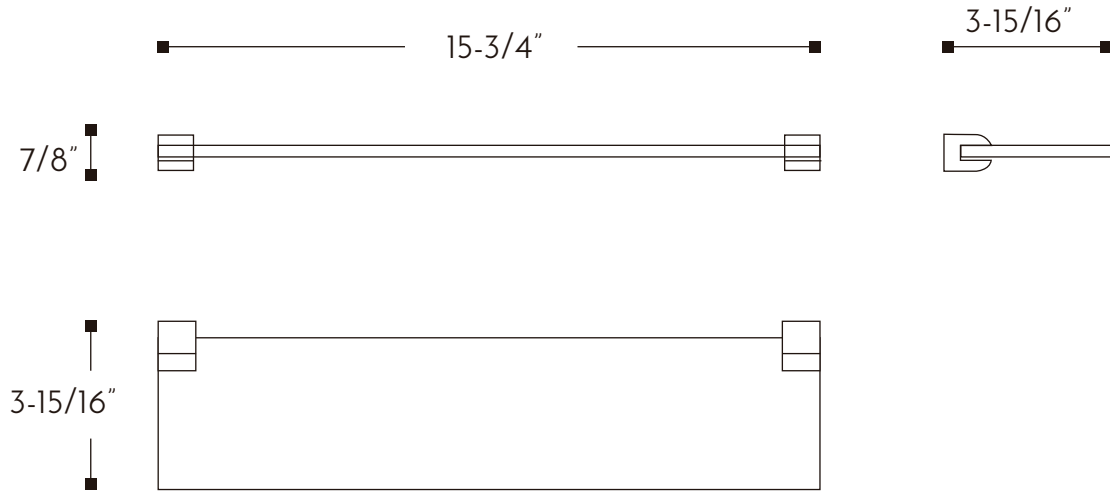

DAX-GDC160144-BN

BATHROOM SHELVES **SERIES**

FEATURES

- Brass body
- Brushed nickel finish
- Wall mount
- Glass shelf
- Mounting parts included

		
X2	X2	X2

For parts or sale requirements
please contact our customer service department: